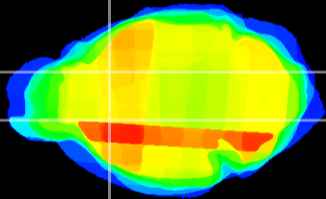

Coronal

Sagittal-R

Sagittal-L

ViBrism: CX02388
Horizontal

CPU medial