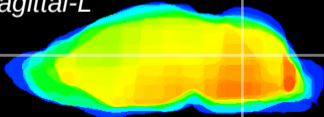

*Coronal*

*Sagittal-R*

*Sagittal-L*

ViBrism: CX02390  
*Horizontal*

Cb nucleus