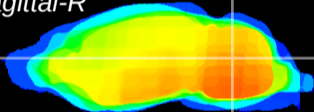

*Coronal*

*Sagittal-R*

*Sagittal-L*

ViBrism: CX02390  
*Horizontal*

Cb nucleus