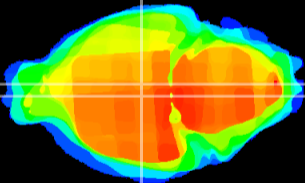

Coronal

Sagittal-R

Sagittal-L

ViBrism: CX02391
Horizontal

DM