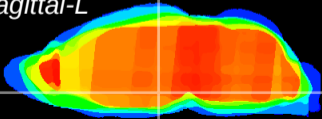

Coronal

Sagittal-R

Sagittal-L

ViBrism: CX02391
Horizontal

DM