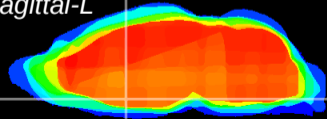

Coronal

Sagittal-R

Sagittal-L

ViBrisM: CX02394
Horizontal

MPA