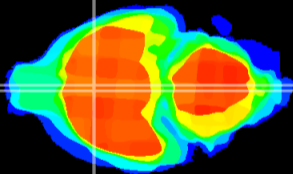

Coronal

Sagittal-R

Sagittal-L

ViBrisM: CX02394
Horizontal

MPA