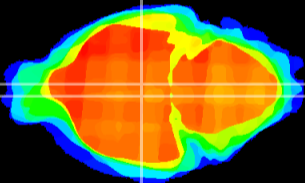

Coronal

Sagittal-R

Sagittal-L

ViBrism: CX02398
Horizontal

DM