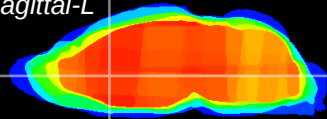

Coronal

Sagittal-R

Sagittal-L

ViBrism: CX02401  
Horizontal

LS