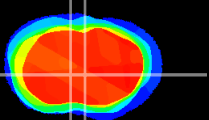

Coronal

Sagittal-R

Sagittal-L

ViBrism: CX02401  
Horizontal

LS