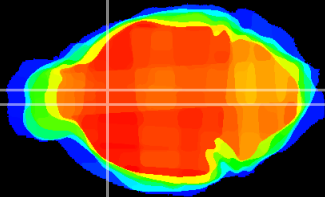

Coronal

Sagittal-R

Sagittal-L

ViBrism: CX02401  
Horizontal

LS