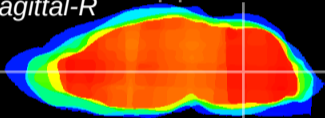

Coronal

Sagittal-R

Sagittal-L

ViBrism: CX02404
Horizontal

MVe