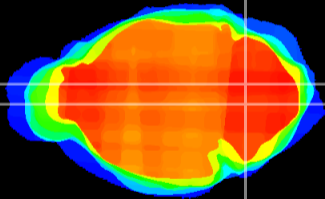

Coronal

Sagittal-R

Sagittal-L

ViBrism: CX02404
Horizontal

MVe