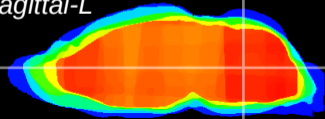

Coronal

Sagittal-R

Sagittal-L

ViBrism: CX02404
Horizontal

MVe