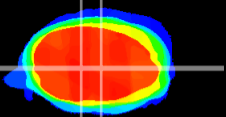

Coronal

Sagittal-R

Sagittal-L

ViBrism: CX02404
Horizontal

MVe