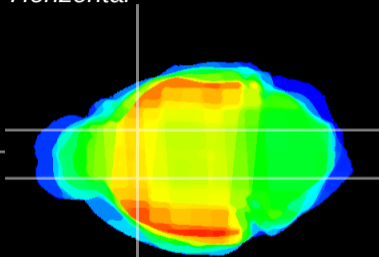

Coronal

Sagittal-R

Sagittal-L

ViBrism: CX02415
Horizontal

CPU medial