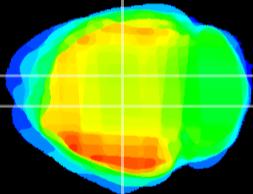

Coronal

Sagittal-R

Sagittal-L

ViBrism: CX02415
Horizontal

DG