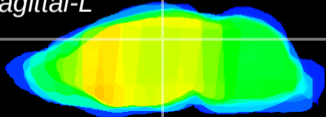

Coronal

Sagittal-R

Sagittal-L

ViBrism: CX02415
Horizontal

DG