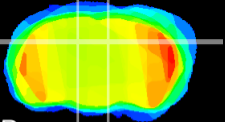

Coronal

Sagittal-R

Sagittal-L

ViBrism: CX02415
Horizontal

DG