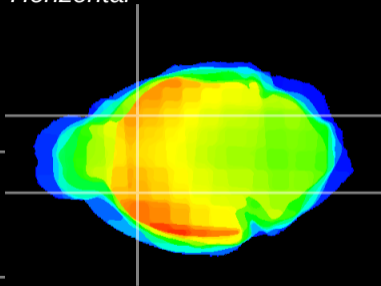

Coronal

Sagittal-R

Sagittal-L

ViBrism: CX02416
Horizontal

CPU lateral