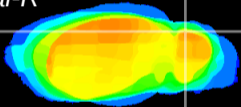

Coronal

Sagittal-R

Sagittal-L

ViBrism: CX02418
Horizontal

Cb lobe