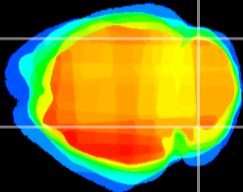

Coronal

Sagittal-R

Sagittal-L

ViBrism: CX02418
Horizontal

Cb lobe