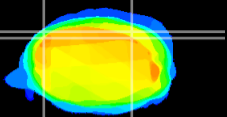

Coronal

Sagittal-R

Sagittal-L

ViBrism: CX02418
Horizontal

Cb lobe