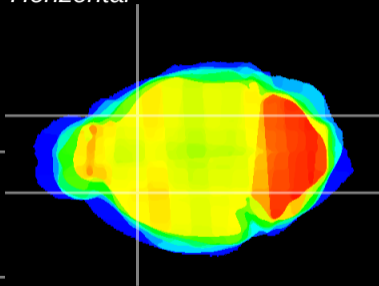

Coronal

Sagittal-R

Sagittal-L

ViBrism: CX02419
Horizontal

CPU lateral