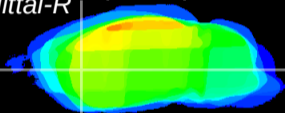

*Coronal*

*Sagittal-R*

*Sagittal-L*

ViBrism: CX02420  
*Horizontal*

CPU lateral