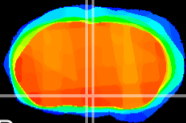

Coronal

Sagittal-R

Sagittal-L

ViBriSm: CX02423
Horizontal

SPa dorsal