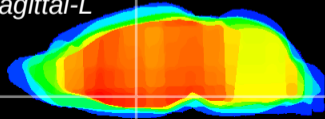

Coronal

Sagittal-R

Sagittal-L

ViBriSm: CX02423
Horizontal

SPa dorsal