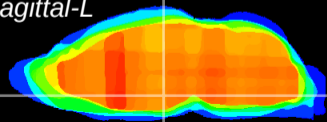

Coronal

Sagittal-R

Sagittal-L

ViBrism: CX02427
Horizontal

DM