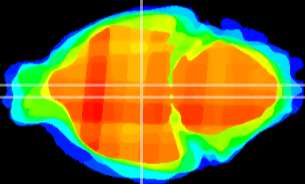

Coronal

Sagittal-R

Sagittal-L

ViBrism: CX02427
Horizontal

DM