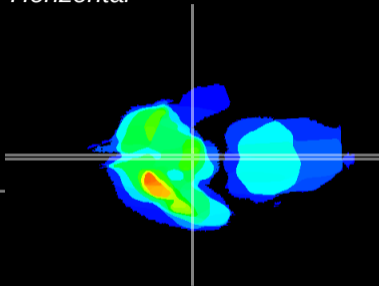

Coronal

Sagittal-R

Sagittal-L

ViBrism: CX02431
Horizontal

ME