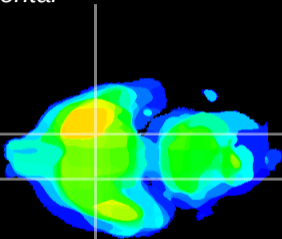

Coronal

Sagittal-R

Sagittal-L

ViBrism: CX02434
Horizontal

S0