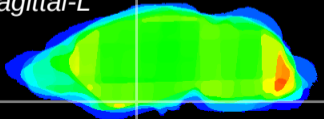

Coronal

Sagittal-R

Sagittal-L

ViBrism: CX02434
Horizontal

S0