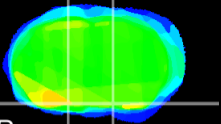

Coronal

Sagittal-R

Sagittal-L

ViBrism: CX02434
Horizontal

S0