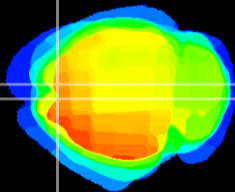

Coronal

Sagittal-R

Sagittal-L

ViBriSM: CX02435  
Horizontal

Cx motor