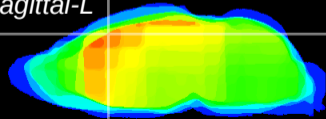

Coronal

Sagittal-R

Sagittal-L

ViBriSM: CX02435  
Horizontal

Cx motor