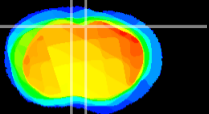

Coronal

Sagittal-R

Sagittal-L

ViBriSM: CX02435  
Horizontal

Cx motor