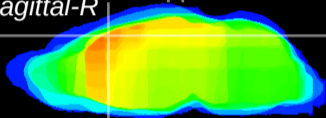

Coronal

Sagittal-R

Sagittal-L

ViBriSM: CX02435  
Horizontal

Cx motor