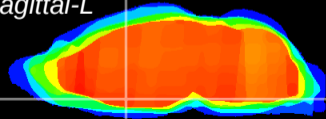

Coronal

Sagittal-R

Sagittal-L

ViBriSM: CX02436
Horizontal

MPA