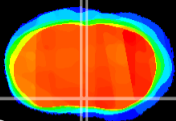

Coronal

Sagittal-R

Sagittal-L

ViBriSM: CX02436
Horizontal

MPA