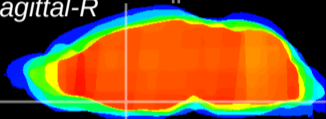

Coronal

Sagittal-R

Sagittal-L

ViBriSM: CX02436
Horizontal

MPA