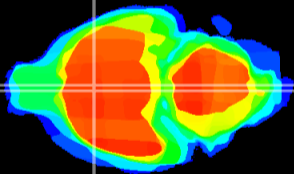

Coronal

Sagittal-R

Sagittal-L

ViBriSM: CX02436
Horizontal

MPA