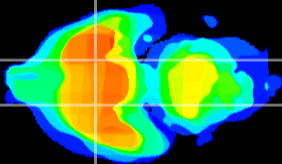

Coronal

Sagittal-R

Sagittal-L

ViBrism: CX02438
Horizontal

S0