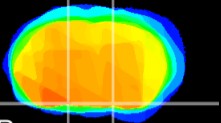

Coronal

Sagittal-R

Sagittal-L

ViBrism: CX02438
Horizontal

S0