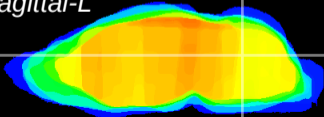

*Coronal*

*Sagittal-R*

*Sagittal-L*

ViBrism: CX02440  
*Horizontal*

Cb nucleus