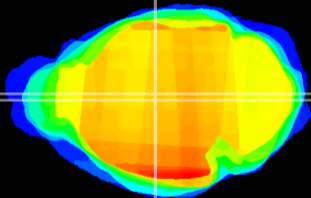

Coronal

Sagittal-R

Sagittal-L

ViBrism: CX02440
Horizontal

MD