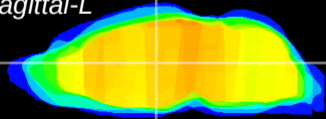

Coronal

Sagittal-R

Sagittal-L

ViBrism: CX02440
Horizontal

MD