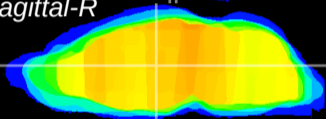

Coronal

Sagittal-R

Sagittal-L

ViBrism: CX02440
Horizontal

MD