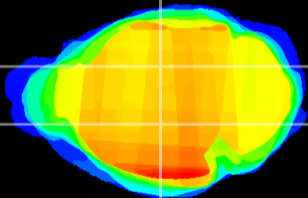

Coronal

Sagittal-R

Sagittal-L

ViBrism: CX02440
Horizontal

VPM/VPL