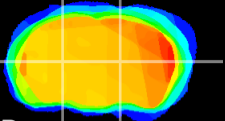

Coronal

Sagittal-R

Sagittal-L

ViBrism: CX02440
Horizontal

VPM/VPL