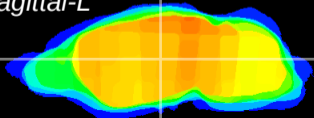

Coronal

Sagittal-R

Sagittal-L

ViBrism: CX02440
Horizontal

VPM/VPL