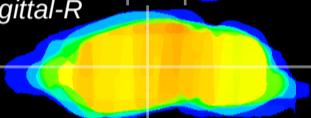

Coronal

Sagittal-R

Sagittal-L

ViBrism: CX02440
Horizontal

VPM/VPL