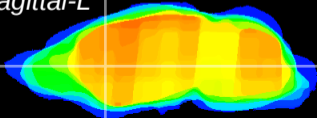

Coronal

Sagittal-R

Sagittal-L

ViBris: CX02444
Horizontal

CPU medial