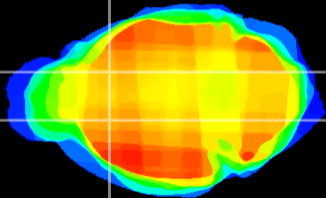

Coronal

Sagittal-R

Sagittal-L

ViBris: CX02444
Horizontal

CPU medial