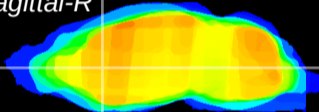

Coronal

Sagittal-R

Sagittal-L

ViBris: CX02444
Horizontal

CPU medial