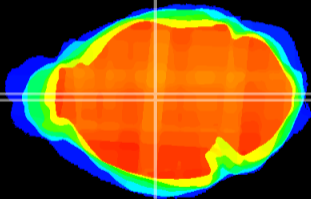

Coronal

Sagittal-R

Sagittal-L

ViBrism: CX02446
Horizontal

MD