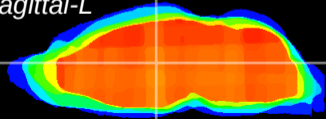

Coronal

Sagittal-R

Sagittal-L

ViBrism: CX02446
Horizontal

MD