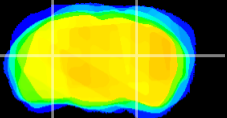

Coronal

Sagittal-R

Sagittal-L

ViBrism: CX02447
Horizontal

LG