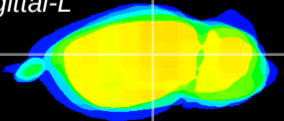

Coronal

Sagittal-R

Sagittal-L

ViBrism: CX02447
Horizontal

LG