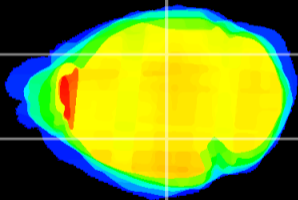

Coronal

Sagittal-R

Sagittal-L

ViBrism: CX02447
Horizontal

LG