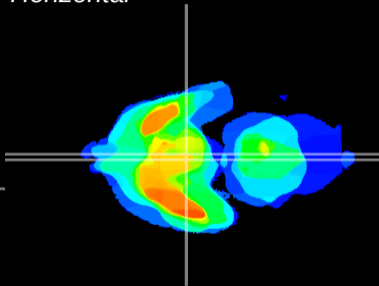

Coronal

Sagittal-R

Sagittal-L

ViBrism: CX02451
Horizontal

Arc