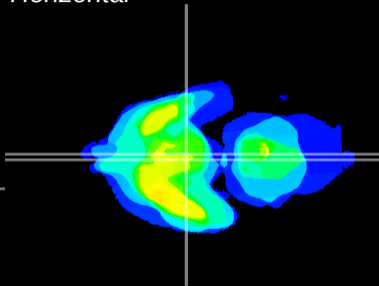

Coronal

Sagittal-R

Sagittal-L

ViBrism: CX02455
Horizontal

Arc