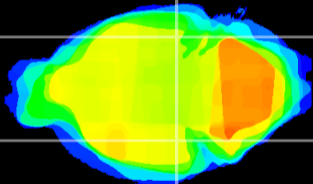

Coronal

Sagittal-R

Sagittal-L

ViBrism: CX02455
Horizontal

ventral S