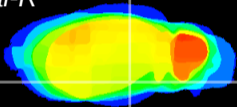

Coronal

Sagittal-R

Sagittal-L

ViBrism: CX02455
Horizontal

ventral S