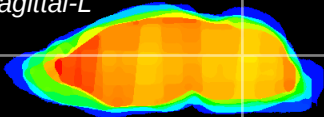

Coronal

Sagittal-R

Sagittal-L

ViBrism: CX02456  
Horizontal

Cb nucleus