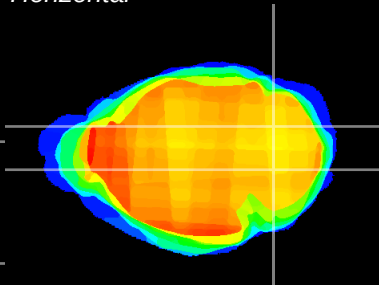

Coronal

Sagittal-R

Sagittal-L

ViBrism: CX02456  
Horizontal

Cb nucleus