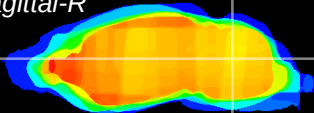

Coronal

Sagittal-R

Sagittal-L

ViBrism: CX02456  
Horizontal

Cb nucleus