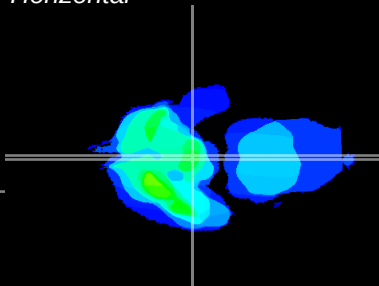

Coronal

Sagittal-R

Sagittal-L

ViBrism: CX02458
Horizontal

ME