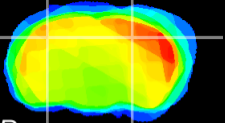

Coronal

Sagittal-R

Sagittal-L

ViBrism: CX02459
Horizontal

CA2/CA3