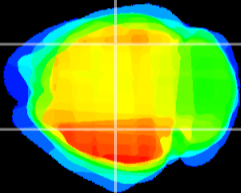

Coronal

Sagittal-R

Sagittal-L

ViBrism: CX02459
Horizontal

CA2/CA3