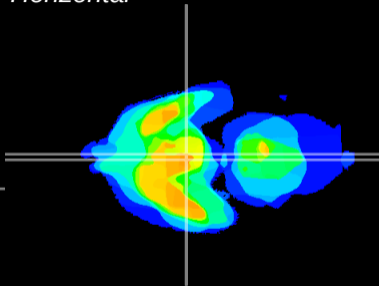

Coronal

Sagittal-R

Sagittal-L

ViBrism: CX02461
Horizontal

Arc