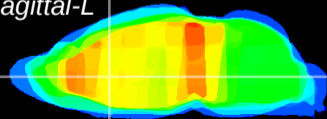

Coronal

Sagittal-R

Sagittal-L

ViBrism: CX02462
Horizontal

LS