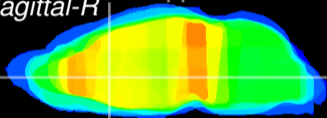

Coronal

Sagittal-R

Sagittal-L

ViBrism: CX02462
Horizontal

LS