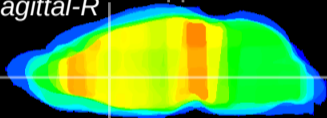

Coronal

Sagittal-R

Sagittal-L

ViBrism: CX02462
Horizontal

LS