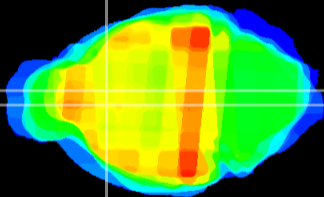

Coronal

Sagittal-R

Sagittal-L

ViBrism: CX02462
Horizontal

LS