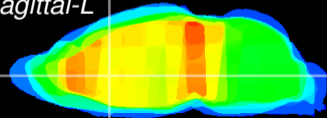

Coronal

Sagittal-R

Sagittal-L

ViBrism: CX02462
Horizontal

LS