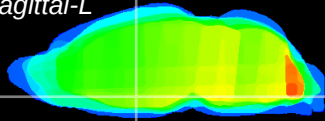

Coronal

Sagittal-R

Sagittal-L

ViBriSm: CX02463
Horizontal

SPa dorsal