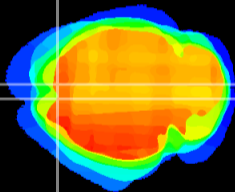

Coronal

Sagittal-R

Sagittal-L

ViBris: CX02470
Horizontal

Cx motor