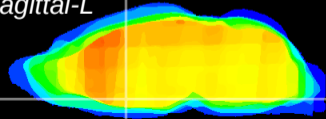

Coronal

Sagittal-R

Sagittal-L

ViBrism: CX02470
Horizontal

MPA