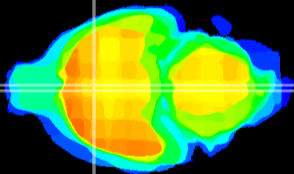

Coronal

Sagittal-R

Sagittal-L

ViBrism: CX02470
Horizontal

MPA