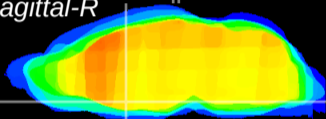

Coronal

Sagittal-R

Sagittal-L

ViBrism: CX02470
Horizontal

MPA