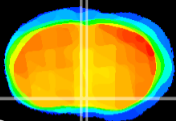

Coronal

Sagittal-R

Sagittal-L

ViBrism: CX02470
Horizontal

MPA