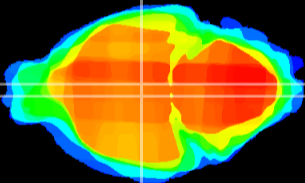

Coronal

Sagittal-R

Sagittal-L

ViBrism: CX02489
Horizontal

DM