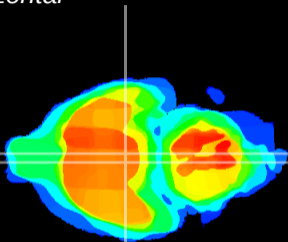

Coronal

Sagittal-R

Sagittal-L

ViBrism: CX02489
Horizontal

VMH