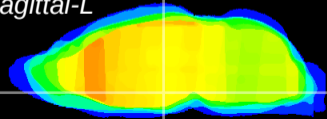

Coronal

Sagittal-R

Sagittal-L

ViBrism: CX02490
Horizontal

DM