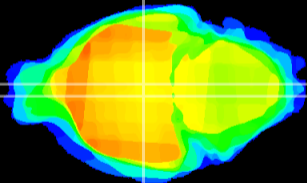

Coronal

Sagittal-R

Sagittal-L

ViBrism: CX02490
Horizontal

DM