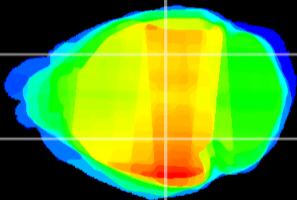

Coronal

Sagittal-R

Sagittal-L

ViBrism: CX02492
Horizontal

LG