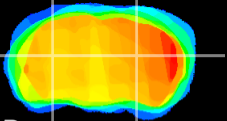

Coronal

Sagittal-R

Sagittal-L

ViBrism: CX02492
Horizontal

LG