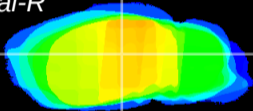

Coronal

Sagittal-R

Sagittal-L

ViBrism: CX02492
Horizontal

LG