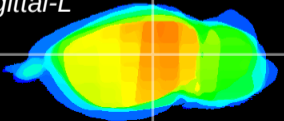

Coronal

Sagittal-R

Sagittal-L

ViBrism: CX02492
Horizontal

LG