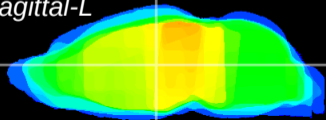

Coronal

Sagittal-R

Sagittal-L

ViBrism: CX02492
Horizontal

MD