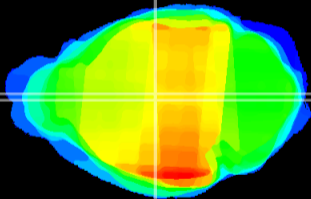

Coronal

Sagittal-R

Sagittal-L

ViBrism: CX02492
Horizontal

MD