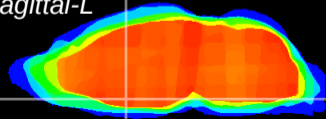

Coronal

Sagittal-R

Sagittal-L

ViBrism: CX02494
Horizontal

MPA