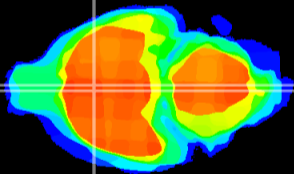

Coronal

Sagittal-R

Sagittal-L

ViBrism: CX02494
Horizontal

MPA