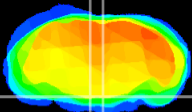

Coronal

Sagittal-R

Sagittal-L

ViBrism: CX02495
Horizontal

Pn