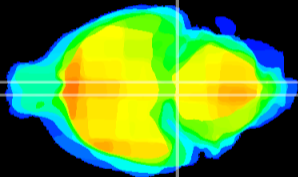

Coronal

Sagittal-R

Sagittal-L

ViBrism: CX02495
Horizontal

Pn