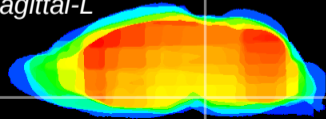

Coronal

Sagittal-R

Sagittal-L

ViBrism: CX02495
Horizontal

Pn