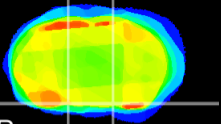

Coronal

Sagittal-R

Sagittal-L

ViBrism: CX02496
Horizontal

S0