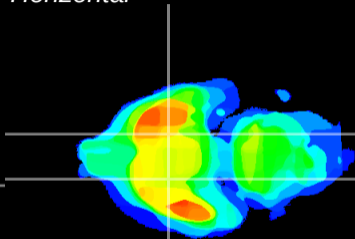

Coronal

Sagittal-R

Sagittal-L

ViBrism: CX02496
Horizontal

S0