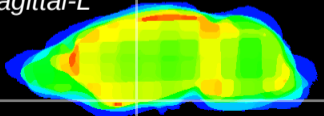

Coronal

Sagittal-R

Sagittal-L

ViBrism: CX02496
Horizontal

S0