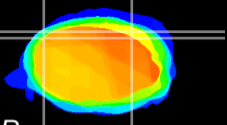

Coronal

Sagittal-R

Sagittal-L

ViBrism: CX02500
Horizontal

Cb lobe