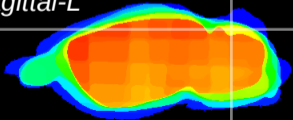

Coronal

Sagittal-R

Sagittal-L

ViBrism: CX02500
Horizontal

Cb lobe