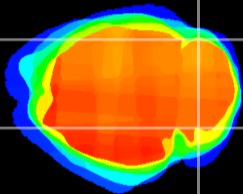

Coronal

Sagittal-R

Sagittal-L

ViBrism: CX02500
Horizontal

Cb lobe