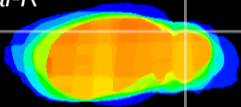

Coronal

Sagittal-R

Sagittal-L

ViBrism: CX02500
Horizontal

Cb lobe