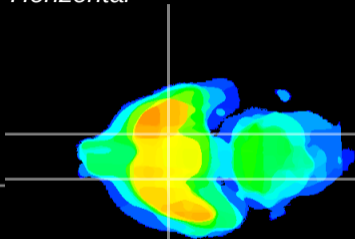

Coronal

Sagittal-R

Sagittal-L

ViBrism: CX02513
Horizontal

S0