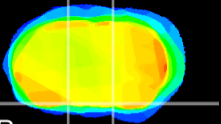

Coronal

Sagittal-R

Sagittal-L

ViBrism: CX02513
Horizontal

S0