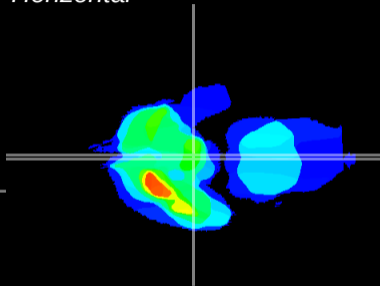

Coronal

Sagittal-R

Sagittal-L

ViBrism: CX02519
Horizontal

ME