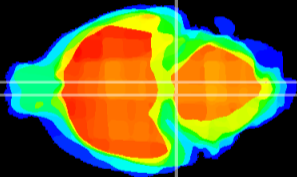

Coronal

Sagittal-R

Sagittal-L

ViBrism: CX02519
Horizontal

Pn