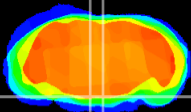

Coronal

Sagittal-R

Sagittal-L

ViBrism: CX02519
Horizontal

Pn