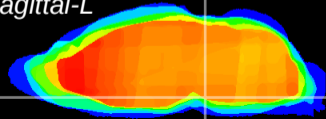

Coronal

Sagittal-R

Sagittal-L

ViBrism: CX02519
Horizontal

Pn