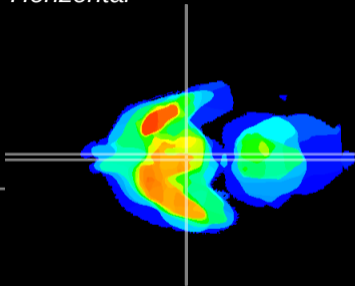

Coronal

Sagittal-R

Sagittal-L

ViBrism: CX02525
Horizontal

Arc